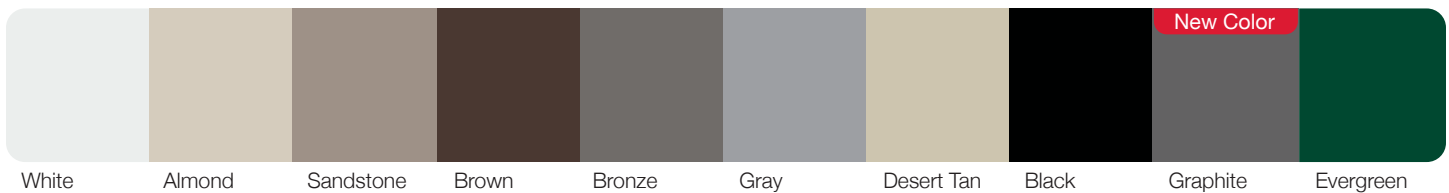

Personalize Your Garage Door

Colors¹	White, Almond, and Sandstone are available on all Models.							
Brown	•	•	•	•	•	•		•
Bronze	•		•	•	•	•		•
Gray	•		•	•	•	•		•
Desert Tan	•		•	•	•	•		•
Black	•		•	•	•	•		•
Graphite						•		•
Evergreen		•			•	•		•
Powder Coating¹	188 Colors	188 Colors	188 Colors	188 Colors	188 Colors	188 Colors		188 Colors
Painted Woodtones¹	•		•	•				
Accents Woodtones¹						•		•
Carbon Oak						•		
Windows / Inserts	•	•	•	•	•	•	•	•
Glass	Plain, Frosted, Tinted, Obscure, and Glue Chip are available on all Models.							
Designer Glass						•	•	•
Warranty	Limited Lifetime Warranty							

1 Refer to your local C.H.I. Dealer for exact color and woodtones match. 2 Lower steel gauge [ga.] number indicates stronger steel. 3 Model number indicates construction, window, and panel style.

Personalizing Options For all window and glass options see pages 14-15

COLORS¹