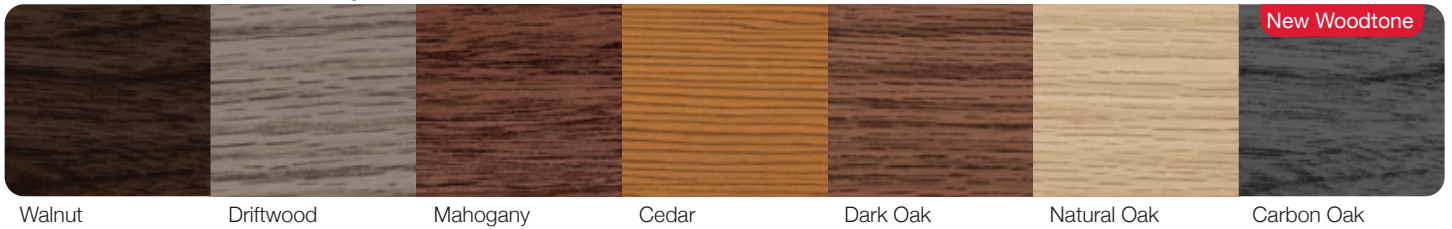

Raised Panel, Stamped Carriage House, Stamped Shaker **ACCENTS WOODTONES***