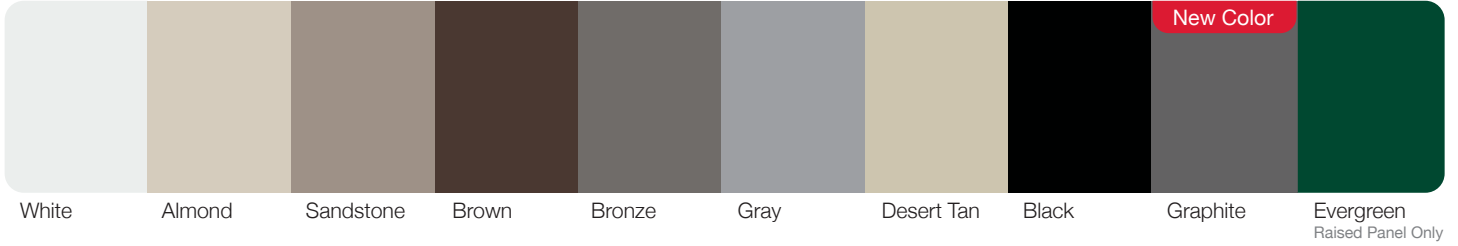

PERSONALIZING OPTIONS Not all options shown are available with every style.

We offer a variety of personalizing options to help your home stand out in your neighborhood. After choosing your door's style and color, add glass, window designs, or hardware to dramatically change the overall look of your door and add to your home's appeal.

Raised Panel, Stamped Carriage House, and Stamped Shaker **COLORS***

POWDER COATING*

Our in-house powder coating provides multiple color options while providing a maintenance free, durable finish.